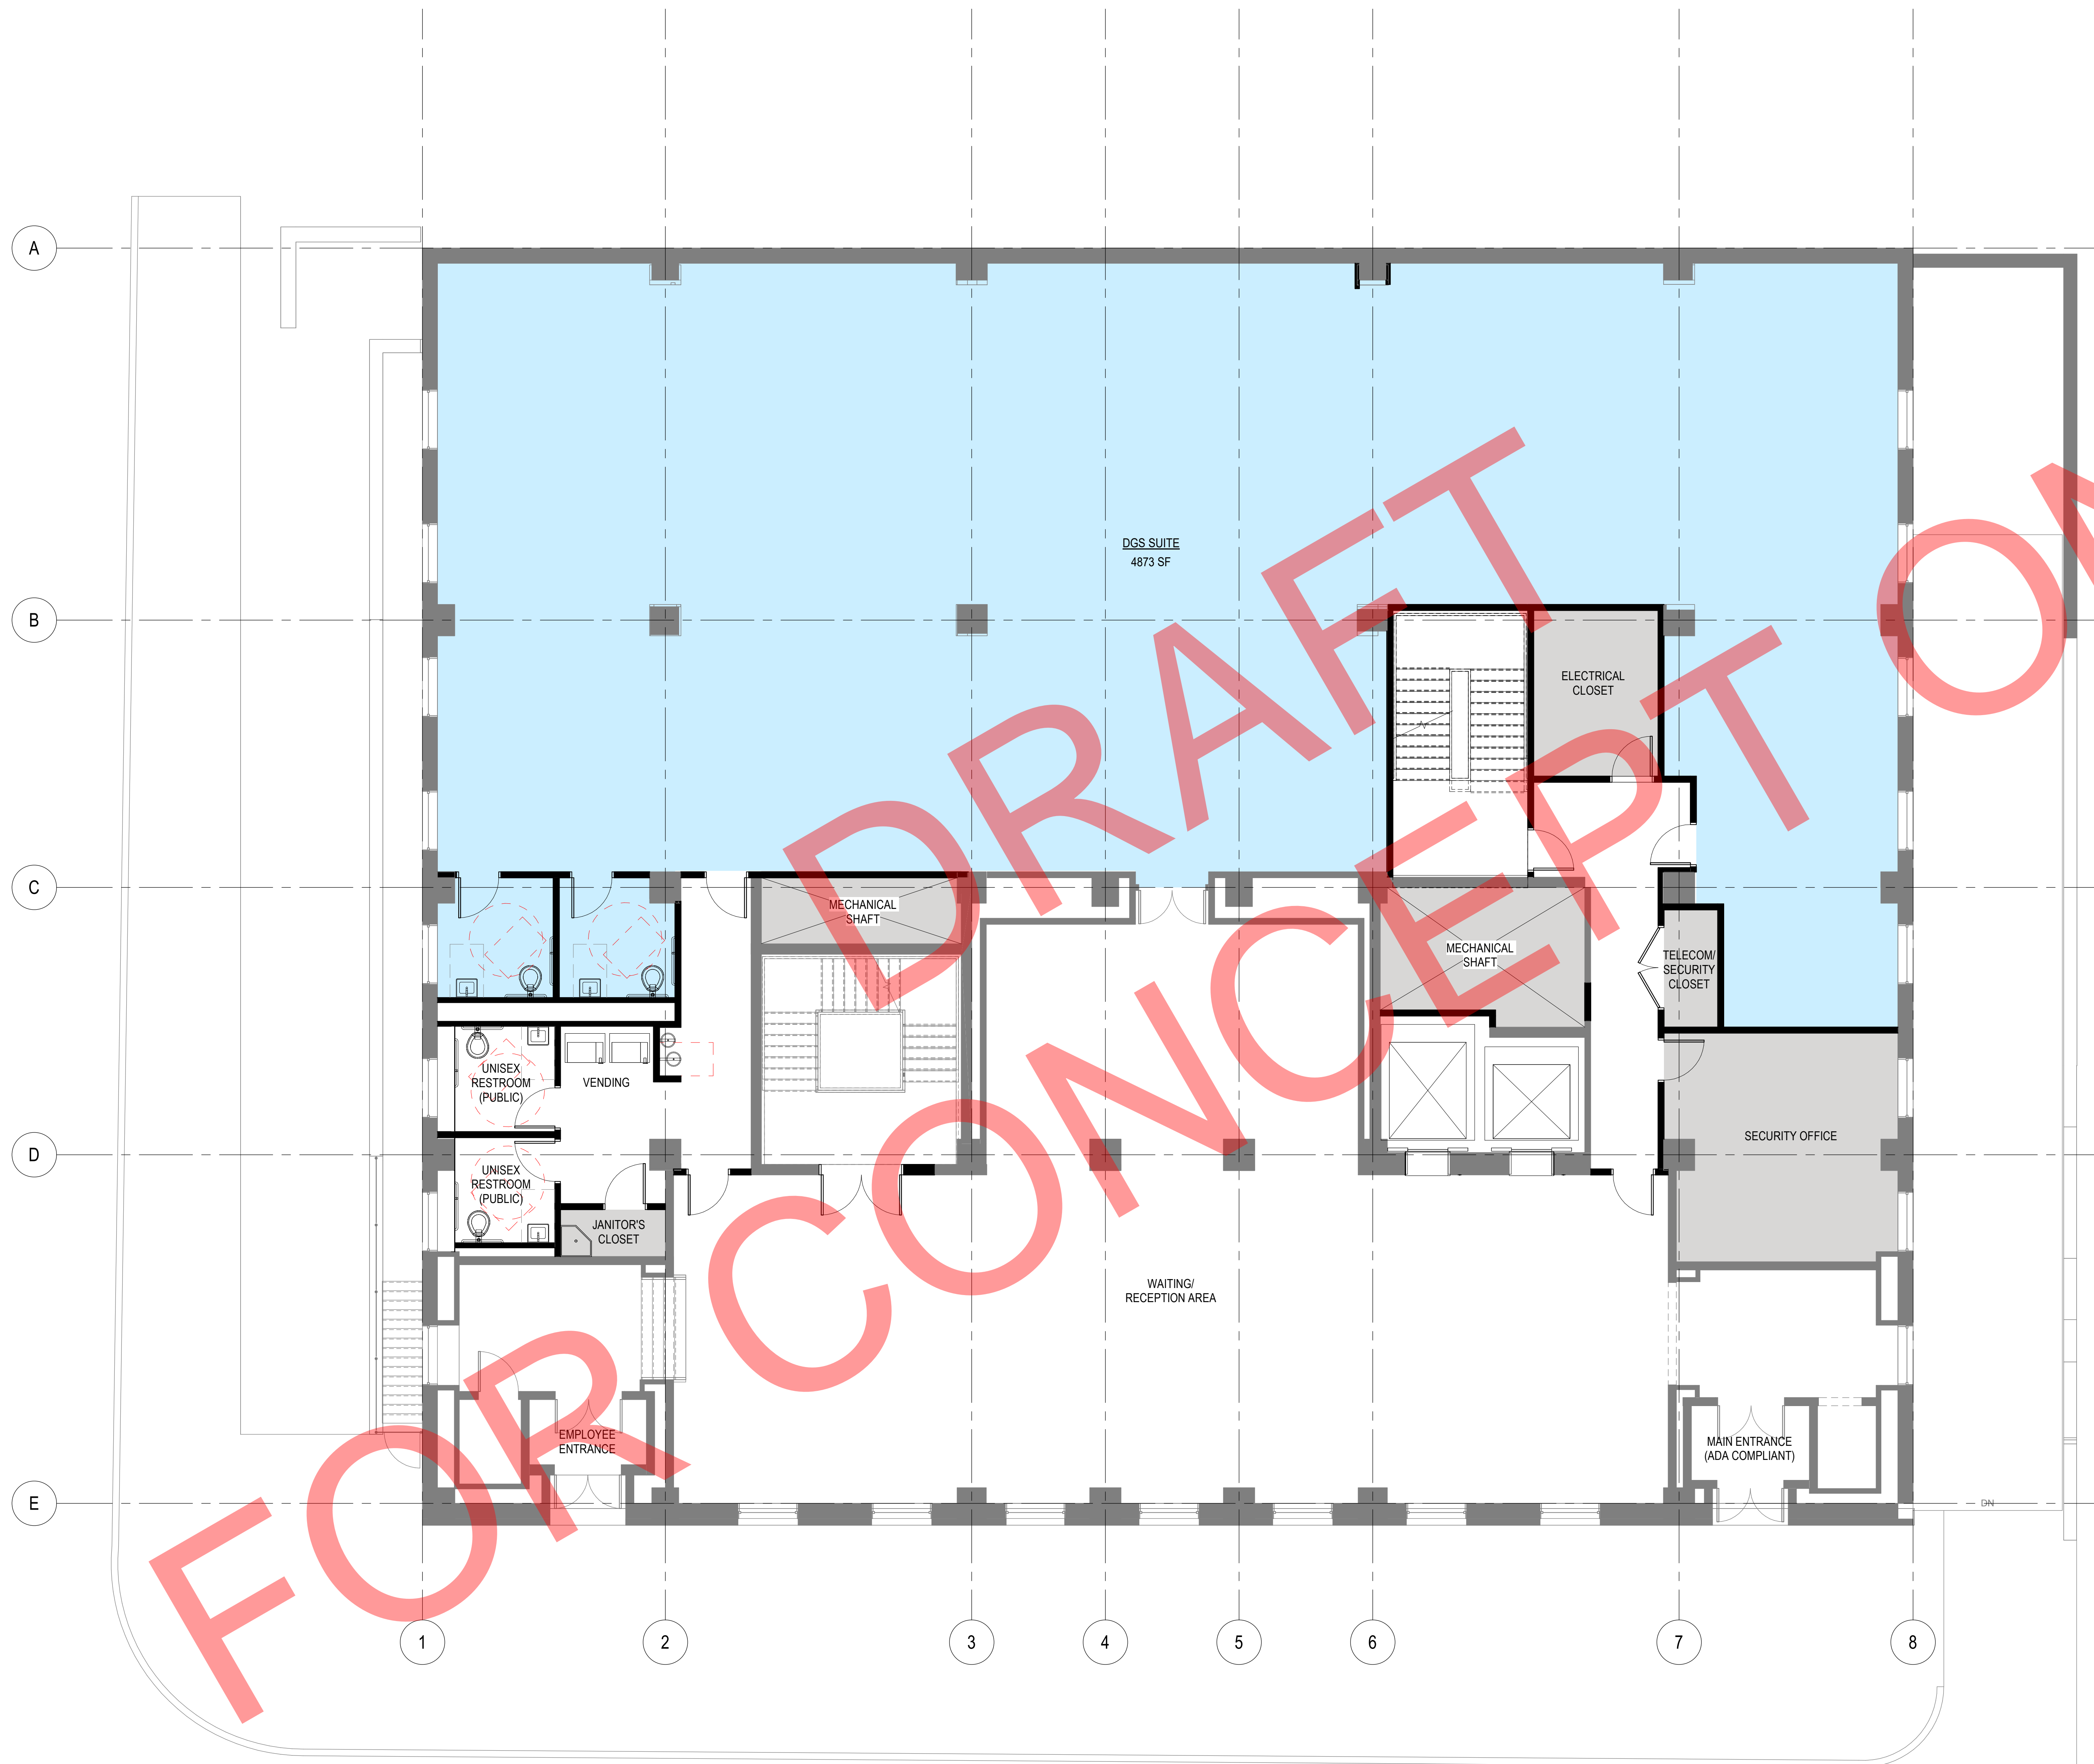

**AREA LEGEND**

■ BUILDING OPERATIONS

FOR CONCEPT ONLY

**AREA LEGEND**

- BUILDING OPERATIONS
- DGS SUITE

	REQUIRED	PROVIDED
DGS SUITE	5000 USF	4837 USF

FOR CONCEPT ONLY

**AREA LEGEND**

- BUILDING OPERATIONS
- FUTURE TENANT
- ▭ HISTORICAL
- SHARED LUNCHROOM (PRIVATE)

AVAILABLE SUITE  
2551 SF

FUTURE TENANT  
918 SF

FUTURE TENANT  
727 SF

FUTURE TENANT  
328 SF

FUTURE TENANT  
2319 SF

FUTURE TENANT  
578 SF

FUTURE TENANT  
512 SF

SHARED LUNCHROOM  
(PRIVATE)  
339 SF

MECHANICAL  
SHAFT

ELECTRICAL  
CLOSET

MECHANICAL  
SHAFT

TELECOM/  
SECURITY  
CLOSET

WOMEN'S  
RESTROOM  
(PUBLIC)

MEN'S  
RESTROOM  
(PUBLIC)

UNISEX  
RESTROOM  
(PUBLIC)

JANITOR'S  
CLOSET

MOTHER'S ROOM  
(BUILDING  
COMMON)

**AREA LEGEND**

- BUILDING OPERATIONS
- FUTURE TENANT
- FUTURE TENANT
- SHARED LUNCHROOM (PRIVATE)

DRAFT ONLY

**AREA LEGEND**