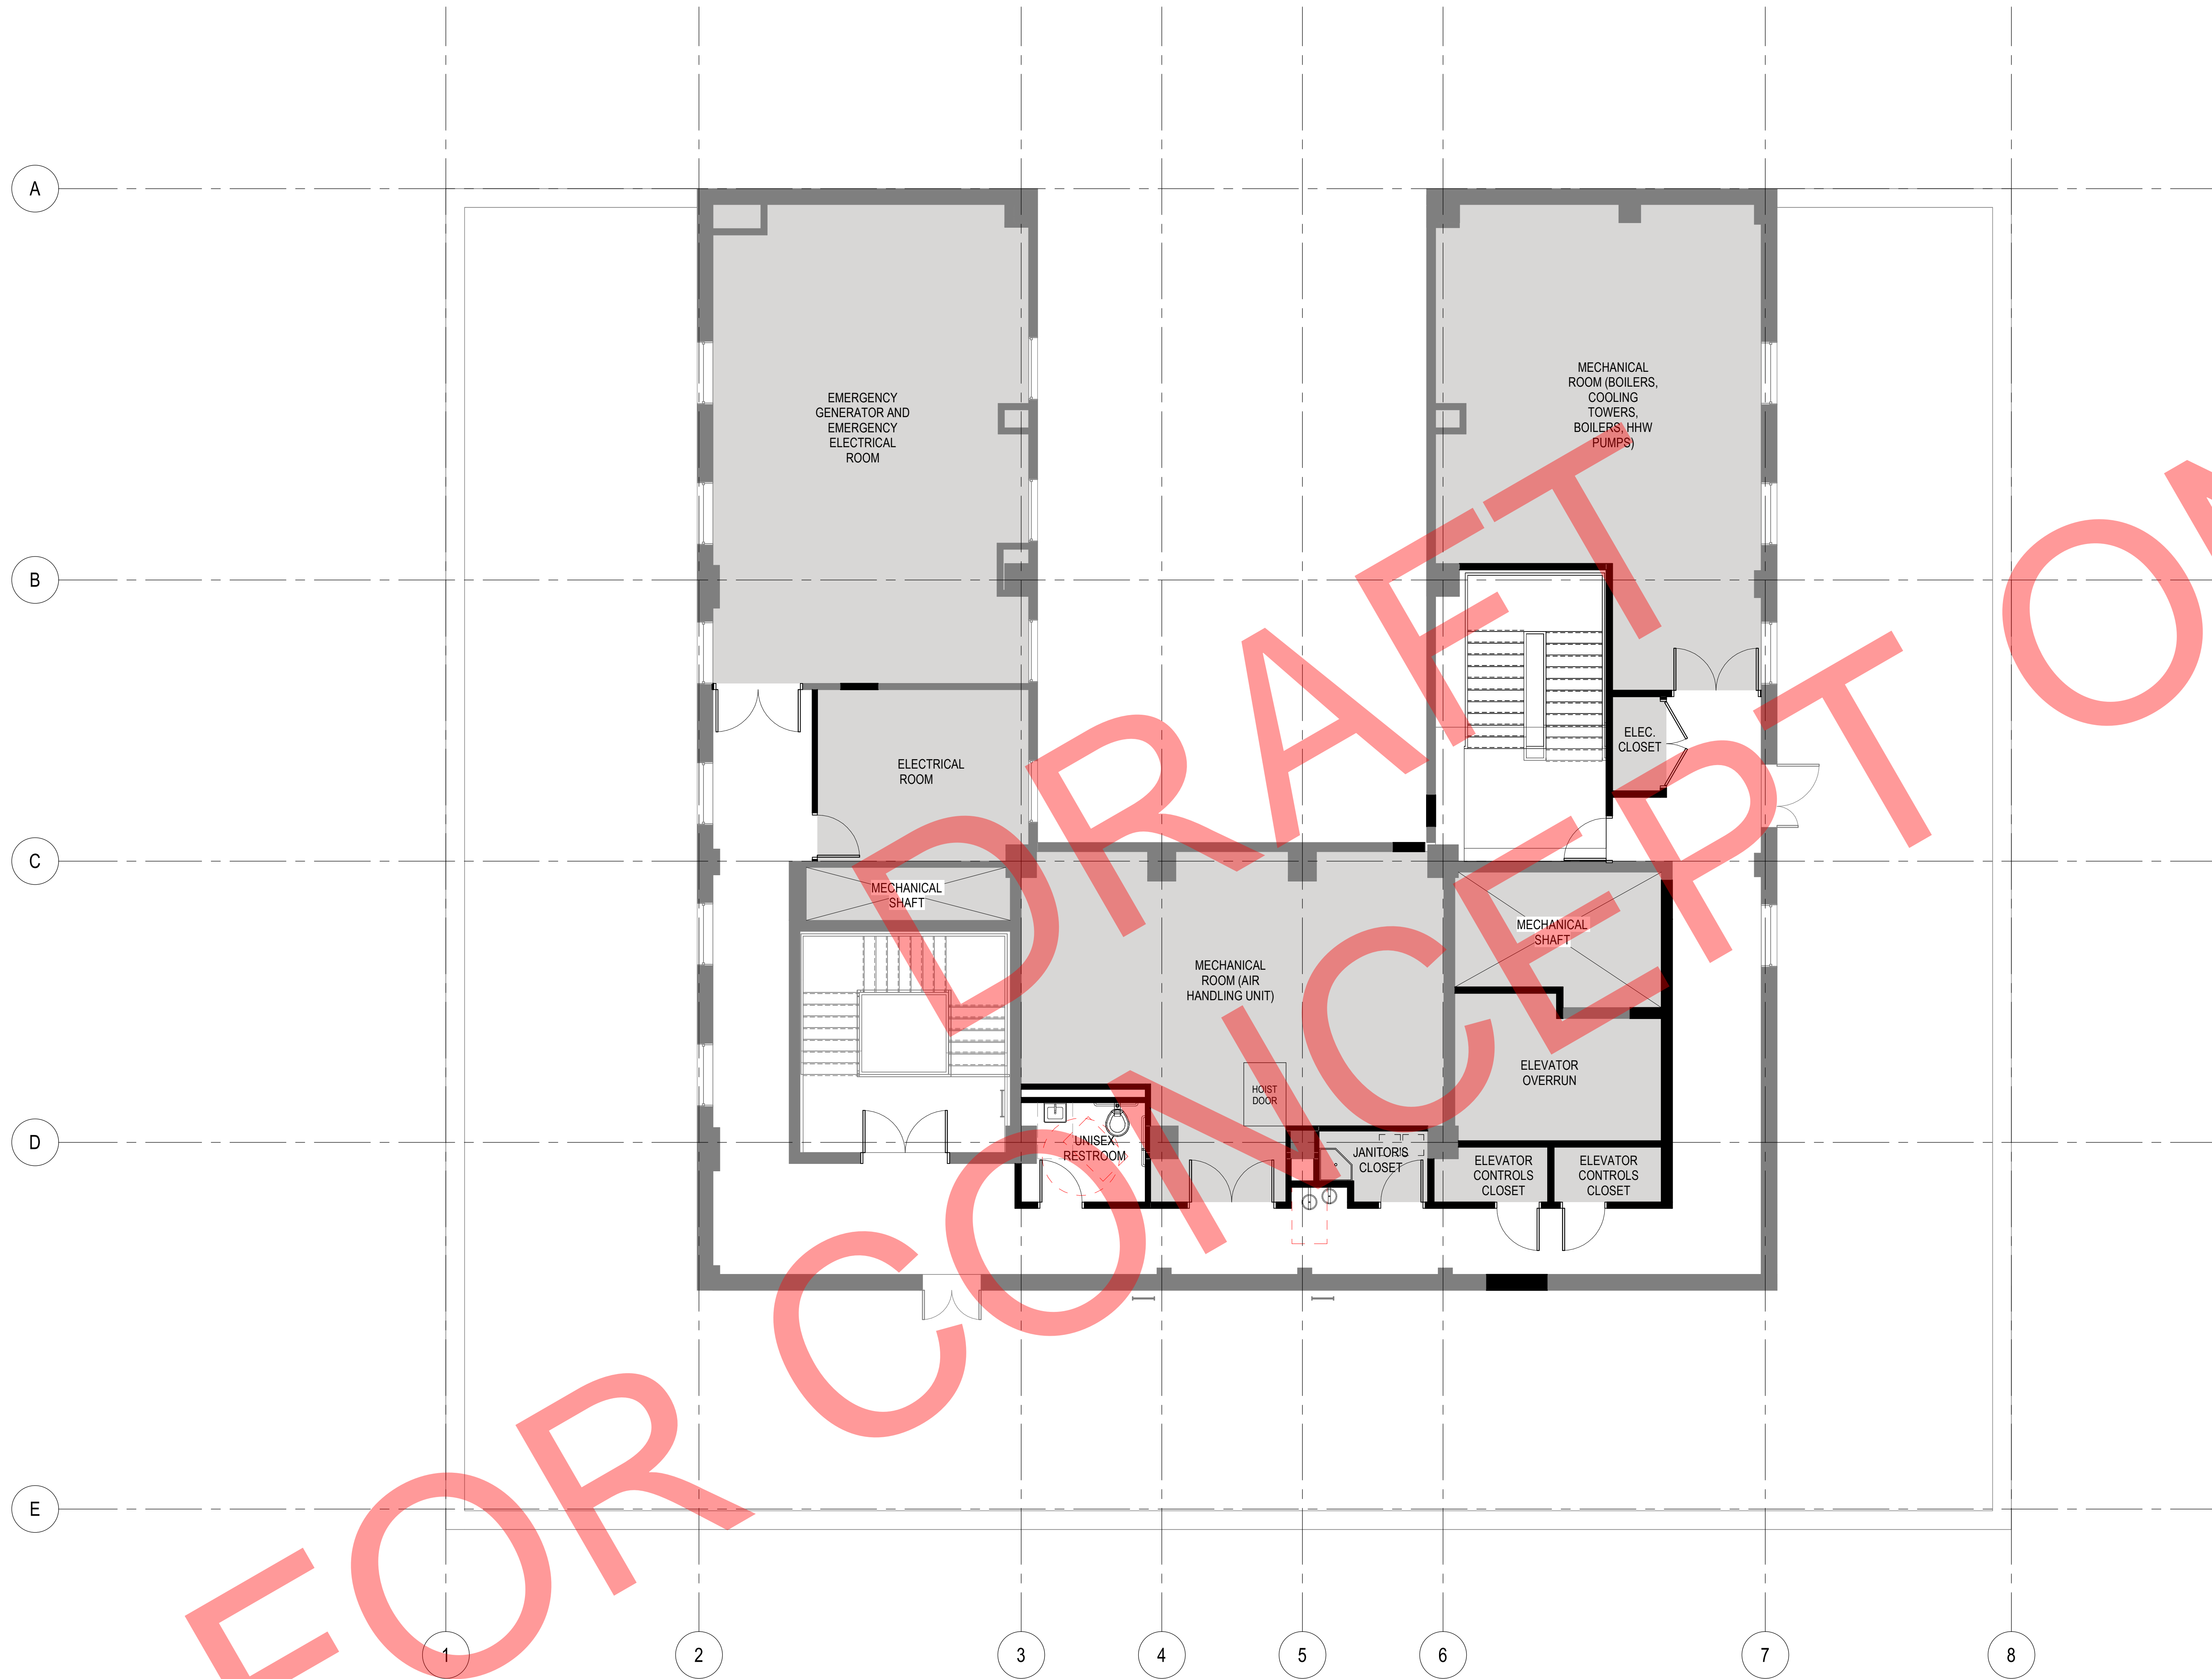

**AREA LEGEND**

■ BUILDING OPERATIONS

FOR CONCEPT ONLY

**AREA LEGEND**

- BUILDING OPERATIONS
- DGS SUITE

	REQUIRED	PROVIDED
DGS SUITE	5000 USF	4837 USF

FOR CONCEPT ONLY

**AREA LEGEND**

- BUILDING OPERATIONS
- FUTURE TENANT
- ▭ HISTORICAL
- SHARED LUNCHROOM (PRIVATE)

AVAILABLE SUITE  
2551 SF

FUTURE TENANT  
918 SF

FUTURE TENANT  
727 SF

FUTURE TENANT  
328 SF

FUTURE TENANT  
2319 SF

FUTURE TENANT  
578 SF

FUTURE TENANT  
512 SF

SHARED LUNCHROOM  
(PRIVATE)  
339 SF

MECHANICAL  
SHAFT

ELECTRICAL  
CLOSET

MECHANICAL  
SHAFT

TELECOM/  
SECURITY  
CLOSET

WOMEN'S  
RESTROOM  
(PUBLIC)

MEN'S  
RESTROOM  
(PUBLIC)

UNISEX  
RESTROOM  
(PUBLIC)

JANITOR'S  
CLOSET

MOTHER'S ROOM  
(BUILDING  
COMMON)

**AREA LEGEND**

- BUILDING OPERATIONS
- FUTURE TENANT
- FUTURE TENANT
- SHARED LUNCHROOM (PRIVATE)

DRAFT ONLY

**AREA LEGEND**